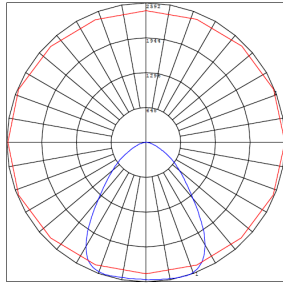

Photometrics: LFX-MD-15-50W-50K-TR

BUG Rating: B3-U0-G1

Area 45'x 55' Mounting Height: 20'

Other Views:

Side View

Front View

Back View

Performance Table: LFX-MD-15-50W-TR