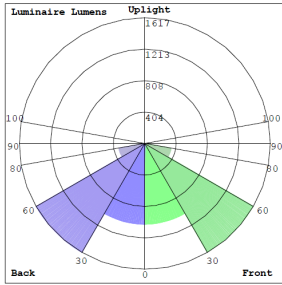

Lighting:

- Dimming: 0~10V Dimmable
- Optic Lens Type: III
- Cord type: 13" #18 AWG stranded wires
- Total Lumens: 6700LM Max.
- Color Temperature: 3000K/ 4000K/ 5000K
- Color Rendering Index: ≥ 82
- Beam Angle: 120°X 90°

Photometrics: LFX-MD-15-50W-50K-TR

BUG Rating: B3-U0-G1

Area 45'x 55' Mounting Height: 20'

Other Views:

Side View

Front View

Back View

Performance Table: LFX-MD-15-50W-TR