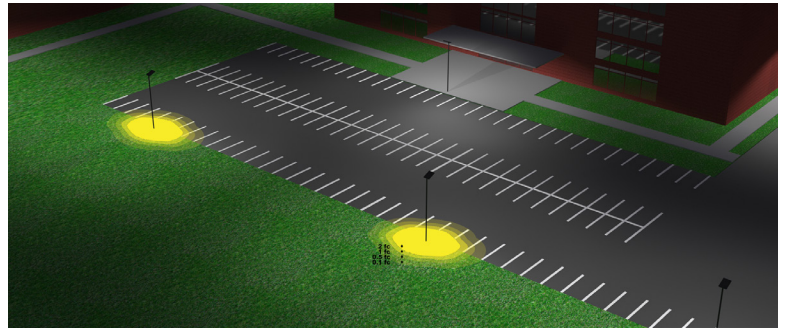

Photometrics: LFX-MD-15-50W-50K-TR

BUG Rating: B3-U0-G1

Area 45'x 55' Mounting Height: 20'

Other Views:

Performance Table: LFX-MD-15-50W-TR

MODEL NO.	Wattage	Voltage	Lumens	Color Temp.	BUG Rating	LPW
LFX-MD-15-50W-30K-TR	15W	120~277V	2180LM	3000K 4000K 5000K	B3-U0-G1	130
			2250LM			
			2300LM			
LFX-MD-15-50W-40K-TR	20W		2800LM			
			2900LM			
			3000LM			
LFX-MD-15-50W-50K-TR	50W		4050LM			
			4200LM			
			4300LM			
		6300LM				
			6500LM			
			6700LM			

Sample Ordering

Model	Size	Min.Wattage	Max.Wattage	Color Temp.	Mount
LFX	MD	15	50W		TR

30K = 3000K
40K = 4000K
50K = 5000K

Color Options: Custom Color Available

Black Silver White Dark Bronze Green Red Yellow
Default color